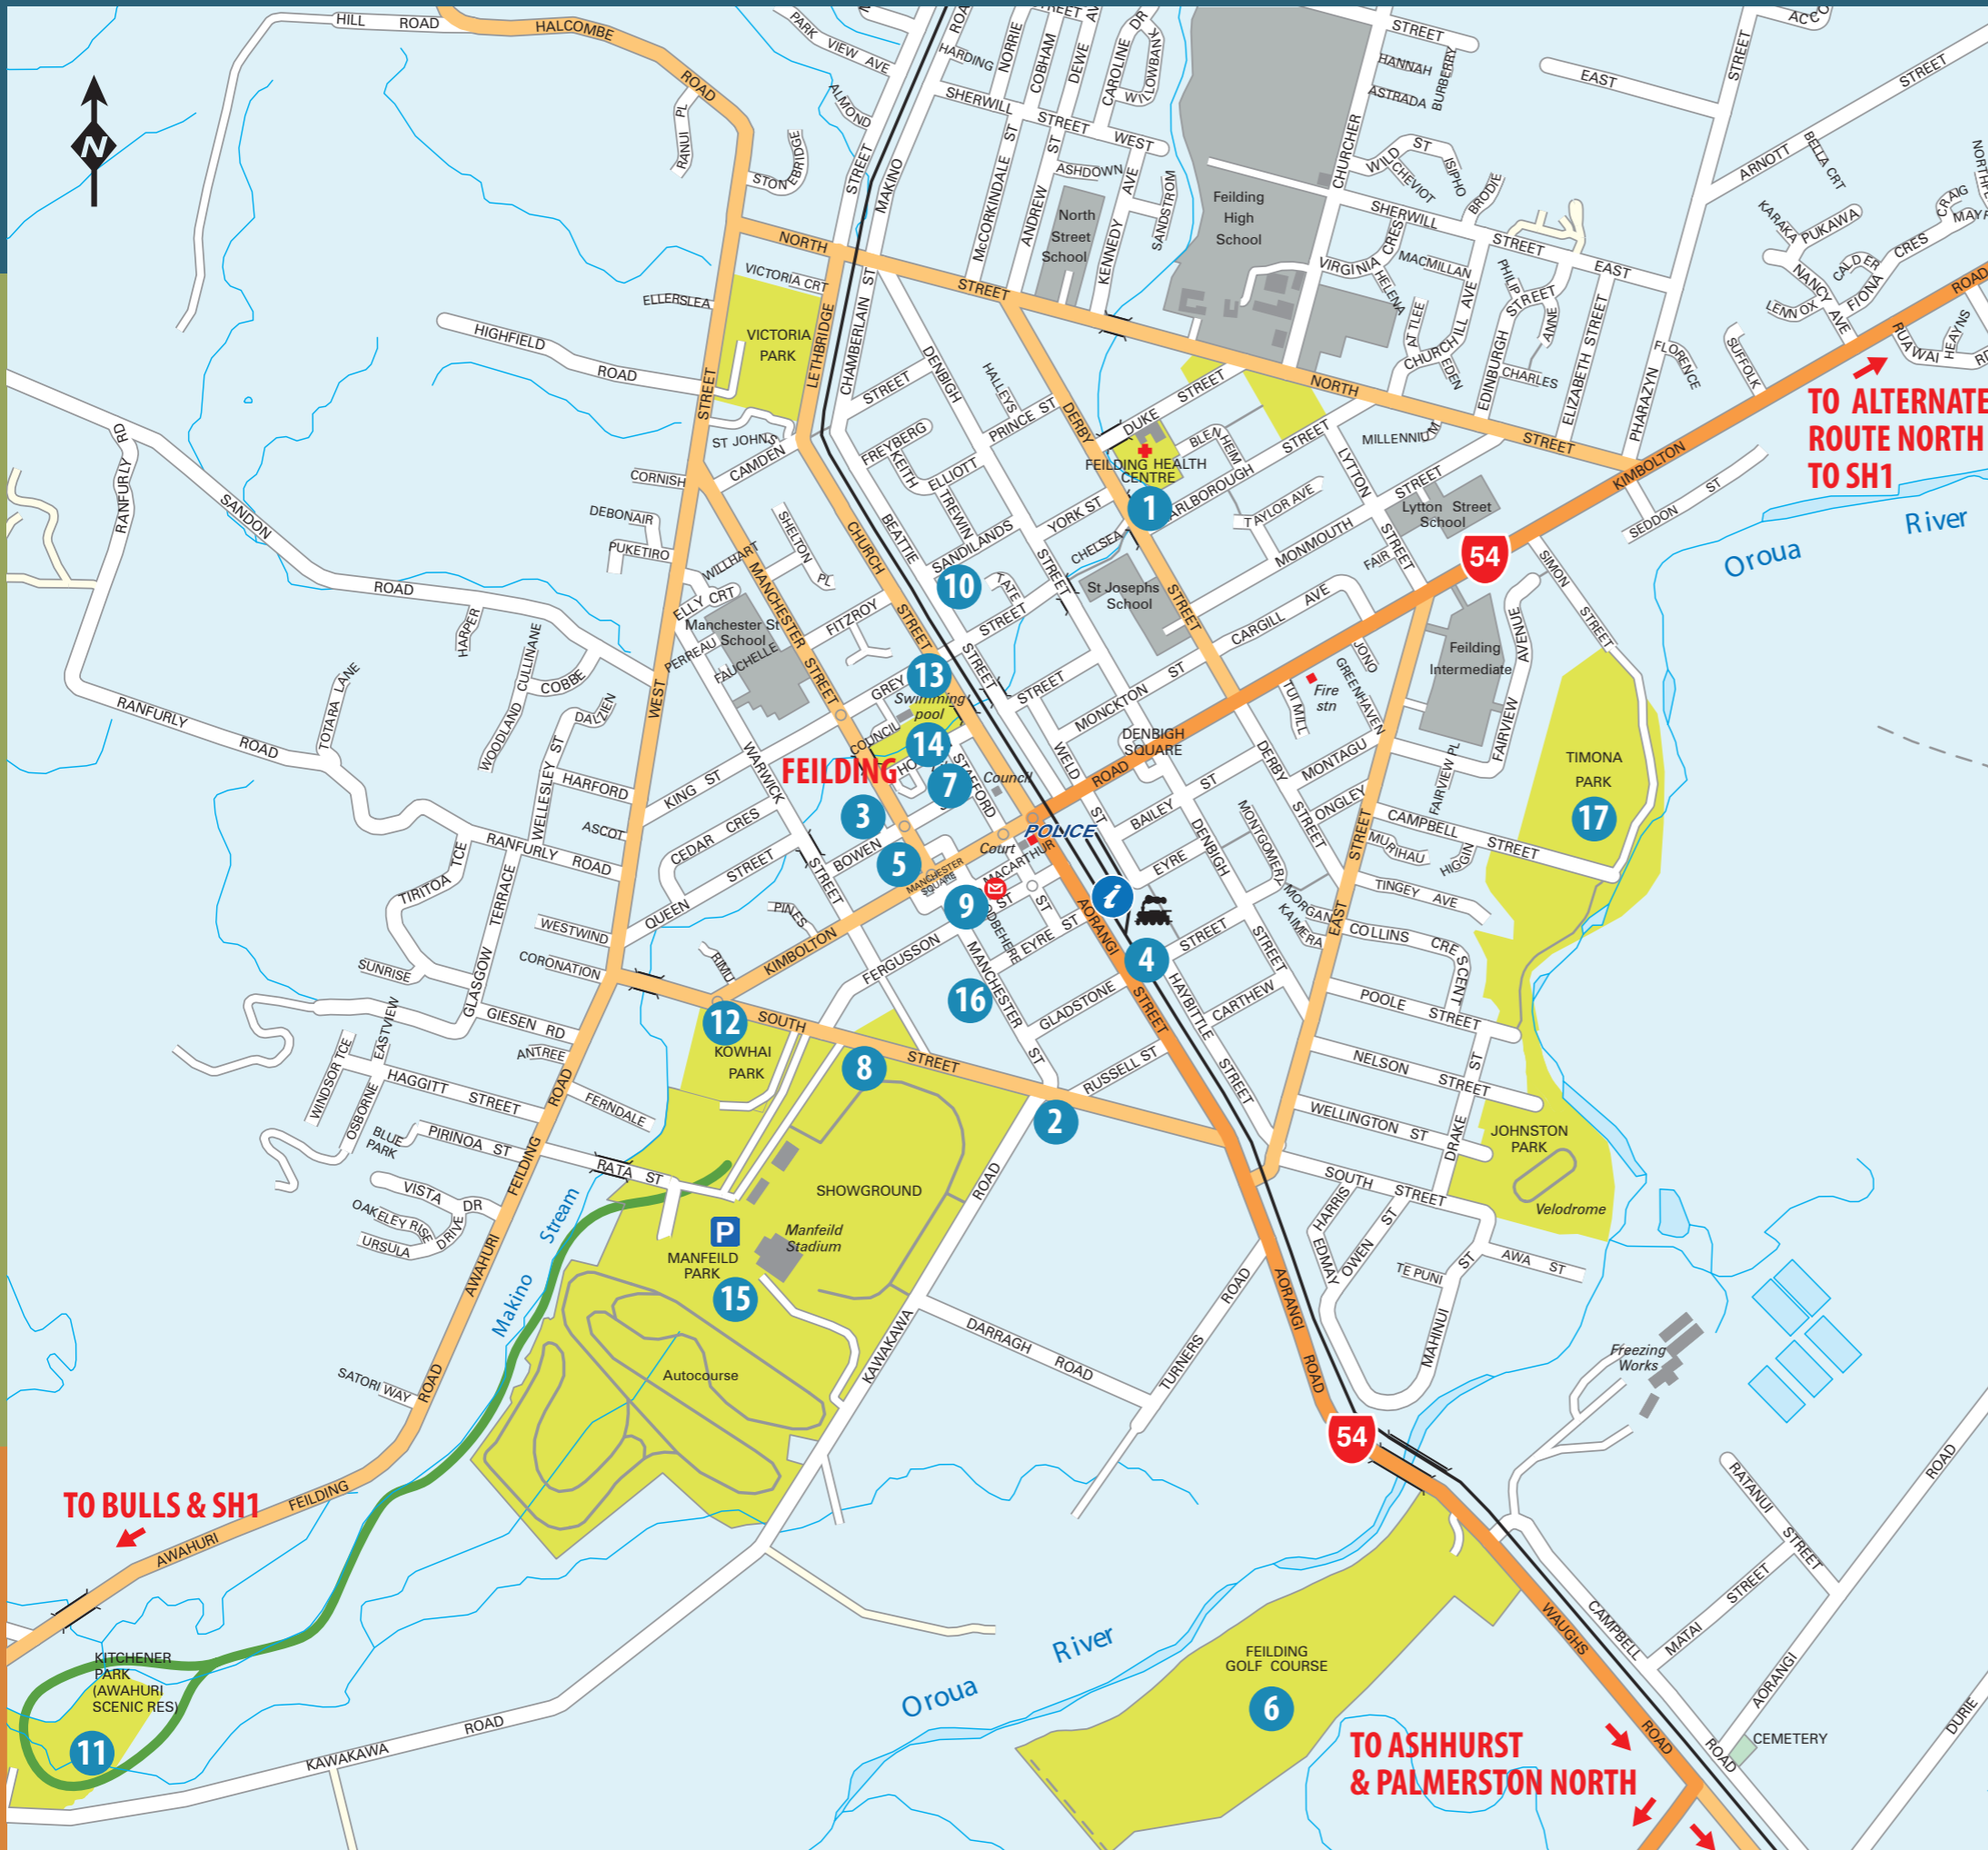

Feilding Activities

- 1 Feilding Health Centre
- 2 Coach House Museum
- 3 Feilding and District Art Centre
- 4 Feilding and District Steam Rail Museum
- 5 Feilding Farmers' Market (Friday only)
- 6 Feilding Golf Course
- 7 Feilding Public Library
- 8 Feilding Skate park
- 9 Focal Point Cinema
- 10 Homeprint Tours
- 11 Kitchener Park
- 12 Kowhai Park
- 13 Lions Mini Golf
- 14 Makino Aquatic Centre
- 15 Manfeild Park
- 16 Saleyard Tours (Friday only)
- 17 Timona Park

KEY

- Walkway
- Main Highways
- Information Centre
- Parks & Reserves

Feilding & District Information Centre
 61 Aorangi Street
 Monday - Saturday
 06 323 3318
 info@feildingpromotion.co.nz
 www.ManawatuNZ.co.nz