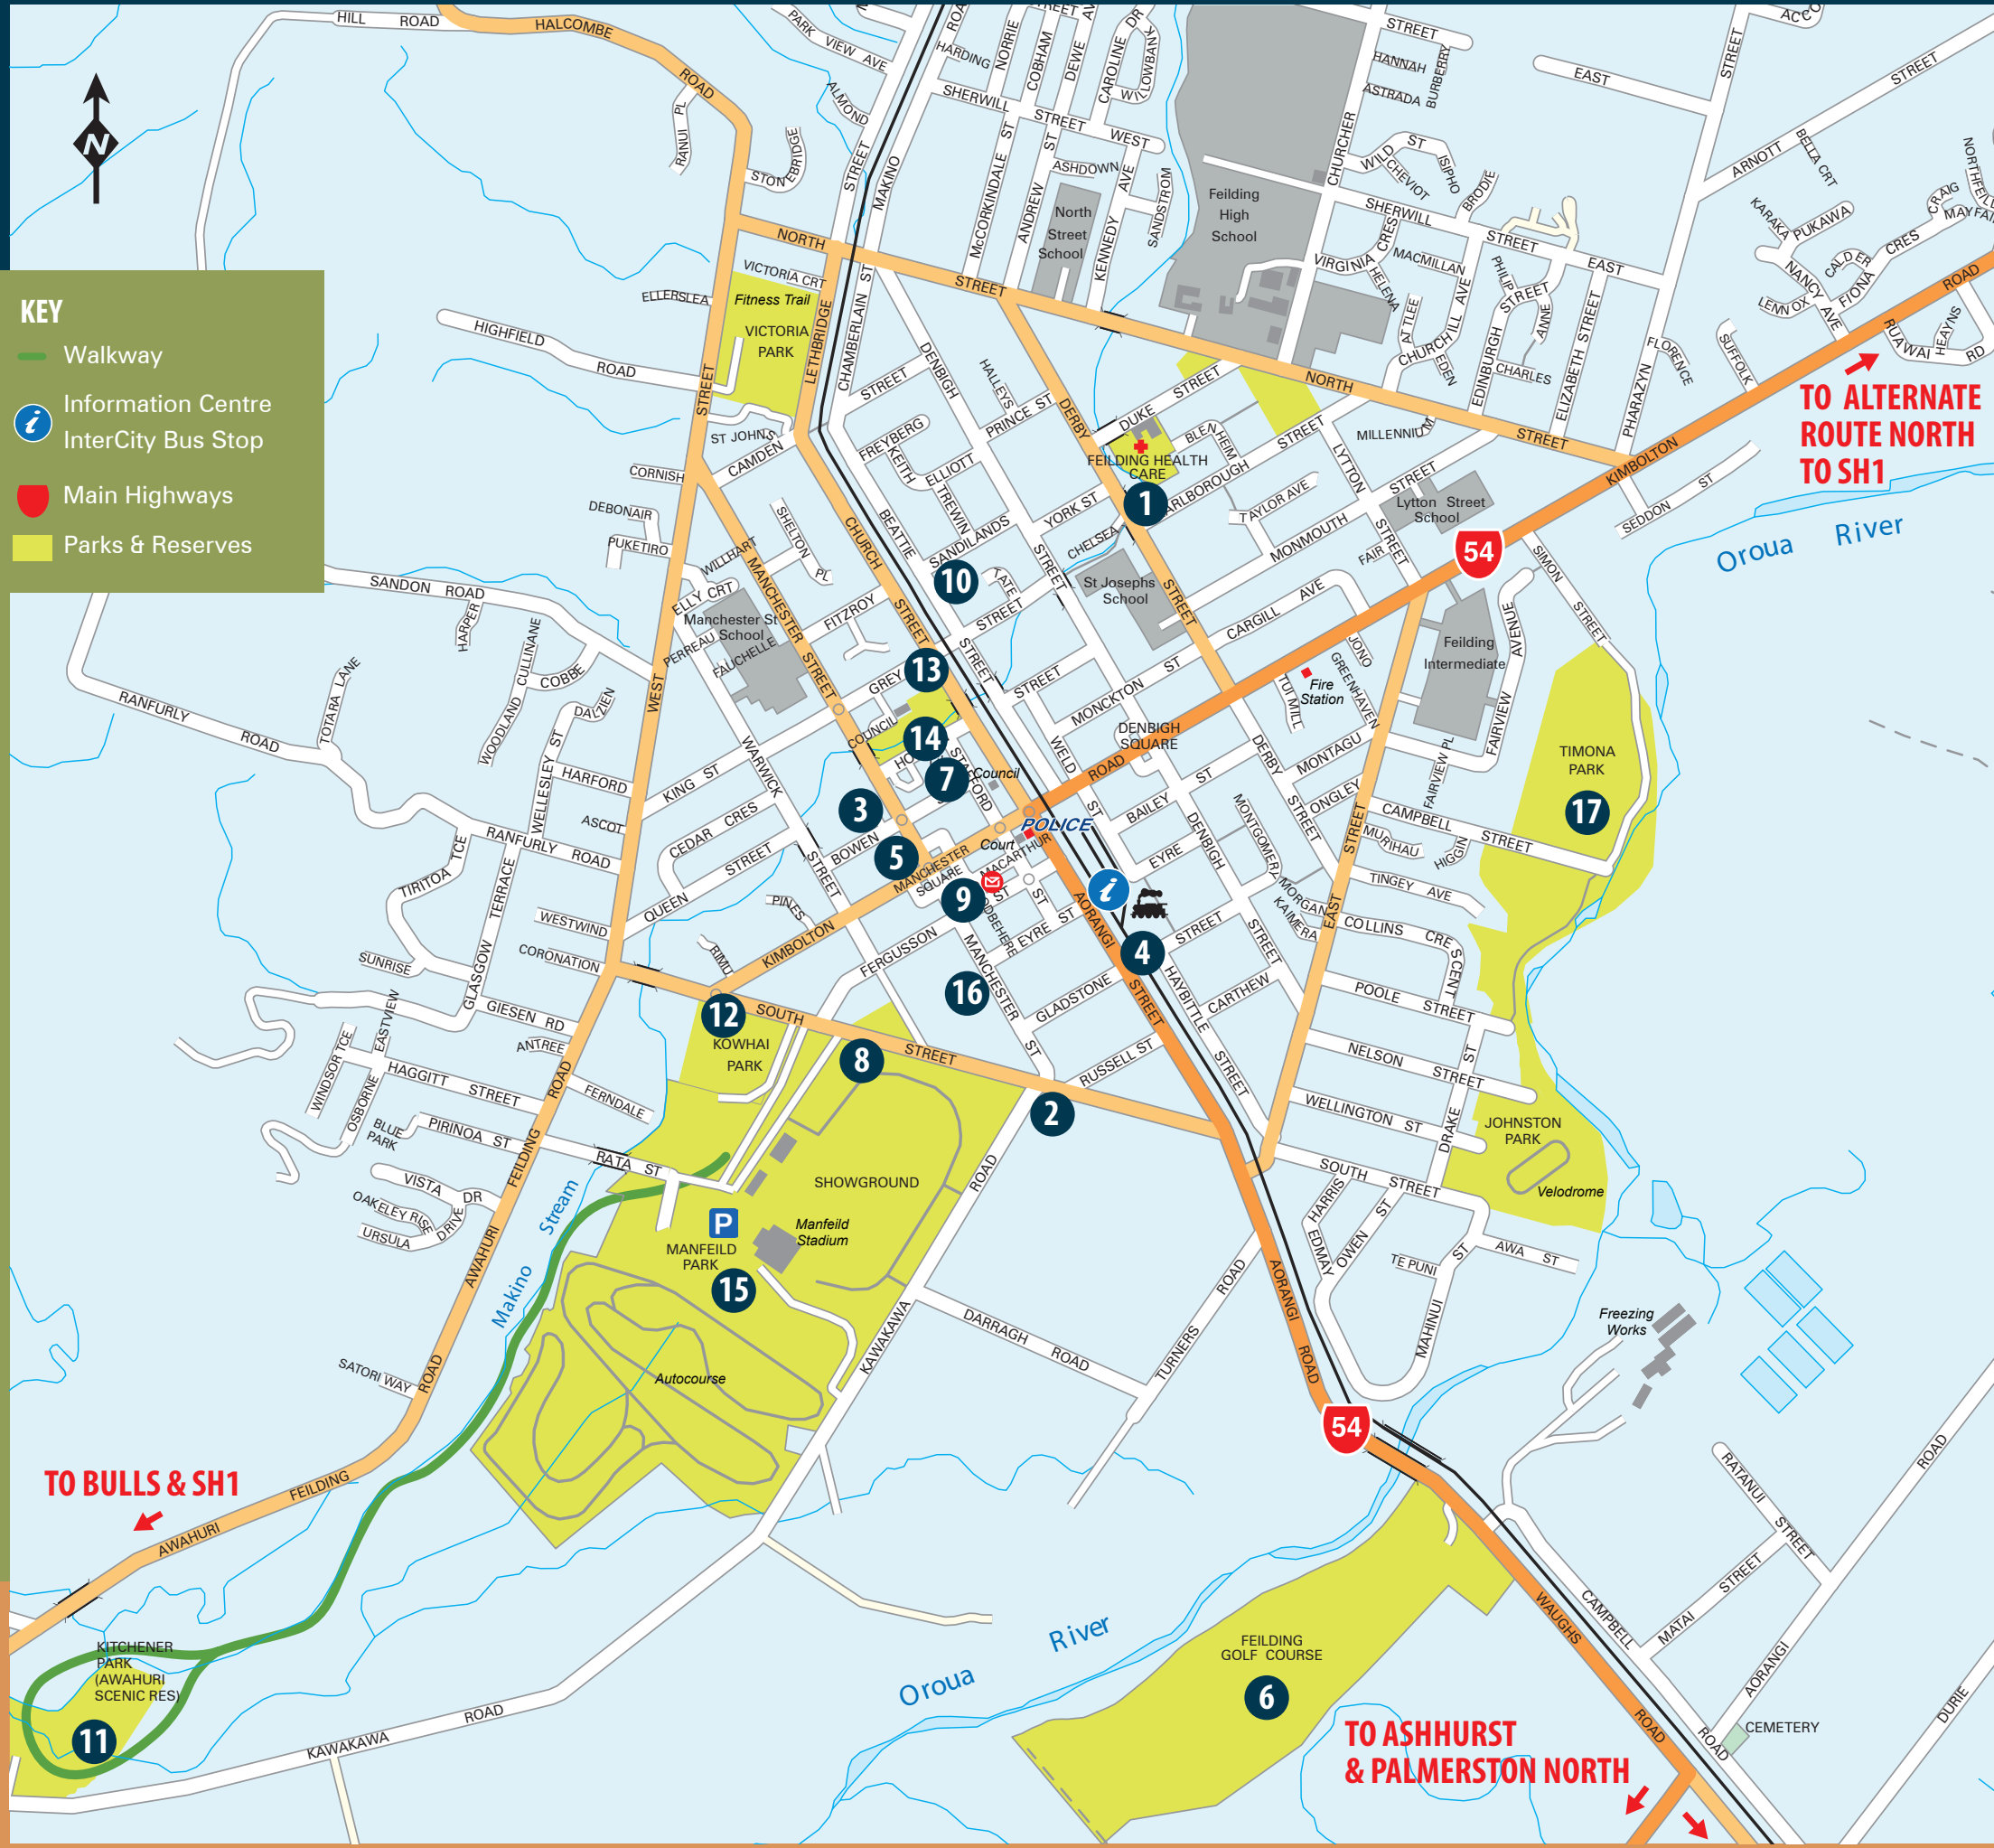

Feilding Activities

KEY

- Walkway
- i Information Centre
- P InterCity Bus Stop
- Main Highways
- Parks & Reserves

- 1 Feilding Health Care
- 2 Coach House Museum
- 3 Feilding and District Art Centre
- 4 Feilding and District Steam Rail Museum
- 5 Feilding Farmers' Market (Friday only)
- 6 Feilding Golf Course
- 7 Feilding Public Library
- 8 Feilding Skate Park
- 9 Focal Point Cinema
- 10 Homeprint Tours
- 11 Kitchener Park
- 12 Kowhai Park
- 13 Lions Mini Golf
- 14 Makino Aquatic Centre
- 15 Manfeild Park
- 16 Saleyard Tours (Friday only)
- 17 Timona Park

i Feilding & District Information Centre
 61 Aorangi Street
 Open Monday to Saturday
 06 323 3318
info@feildingpromotion.co.nz

*Discover where to eat, shop
 stay and play!*

Plan your adventure

ManawatuNZ.co.nz